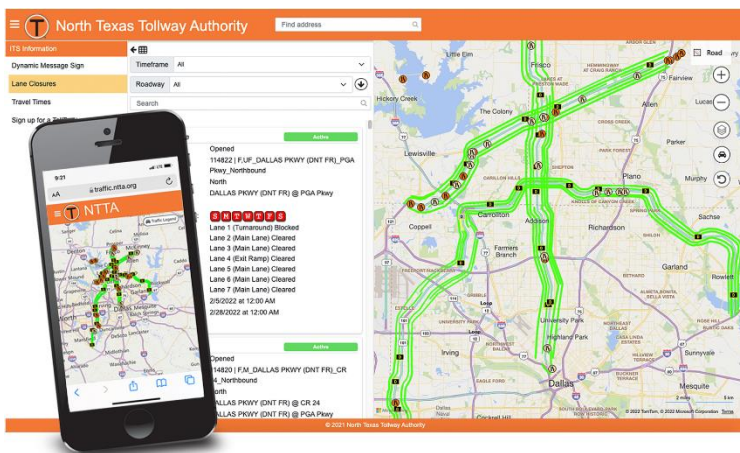

TOLLTAG INSIDER

What to Know Before You Go

March 2022

As part of NTTA's continual effort to improve your travel experience, we debuted a new interactive map on [NTTA.org](https://www.ntta.org) this month.

Want to check travel times before hitting the road? The new map will allow you to check traffic across the NTTA system from Burleson to McKinney.

NTTA's dedicated maintenance staff works around the clock to keep our roads clean, safe and well maintained. Occasionally these repairs require the closure of a lane or ramp. Our new map allows you to know when and where lane closures will happen, keeping you informed about travel conditions across our system.

So, whether you are taking a trip to downtown Fort Worth, the American Airlines Center, Legacy West, or anywhere else in DFW, our new interactive map can help you plan your route. It's just another way NTTA strive to provide you value and connect our communities through clean, quality roads.