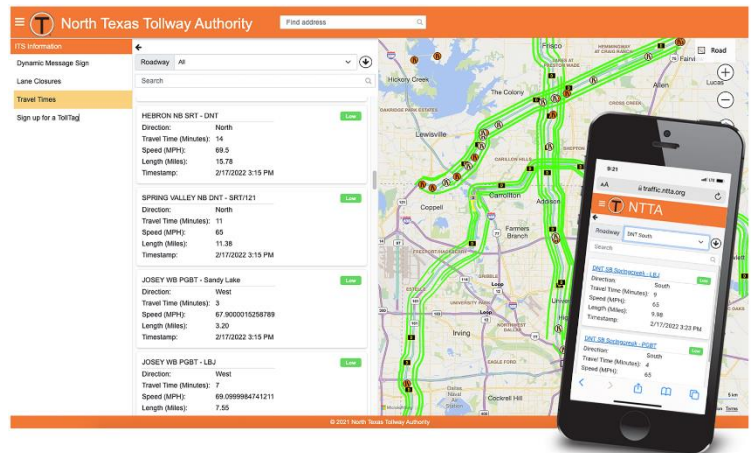

TOLLTAG INSIDER

What to Know Before You Go

March 2022

As part of NTTA's continual effort to improve your travel experience, we debuted a new interactive map on [NTTA.org](https://www.ntta.org) this month.

Want to check travel times before hitting the road? The new map will allow you to check traffic across the NTTA system from Burleson to McKinney.

NTTA's dedicated maintenance staff works around the clock to keep our roads clean, safe and well maintained. Occasionally these repairs require the closure of a lane or ramp. Our new map allows you to know when and where lane closures will happen, keeping you informed about travel conditions across our system.

So, whether you are taking a trip to downtown Fort Worth, the American Airlines Center, Legacy West, or anywhere else in DFW, our new interactive map can help you plan your route. It's just another way NTTA strive to provide you value and connect our communities through clean, quality roads.